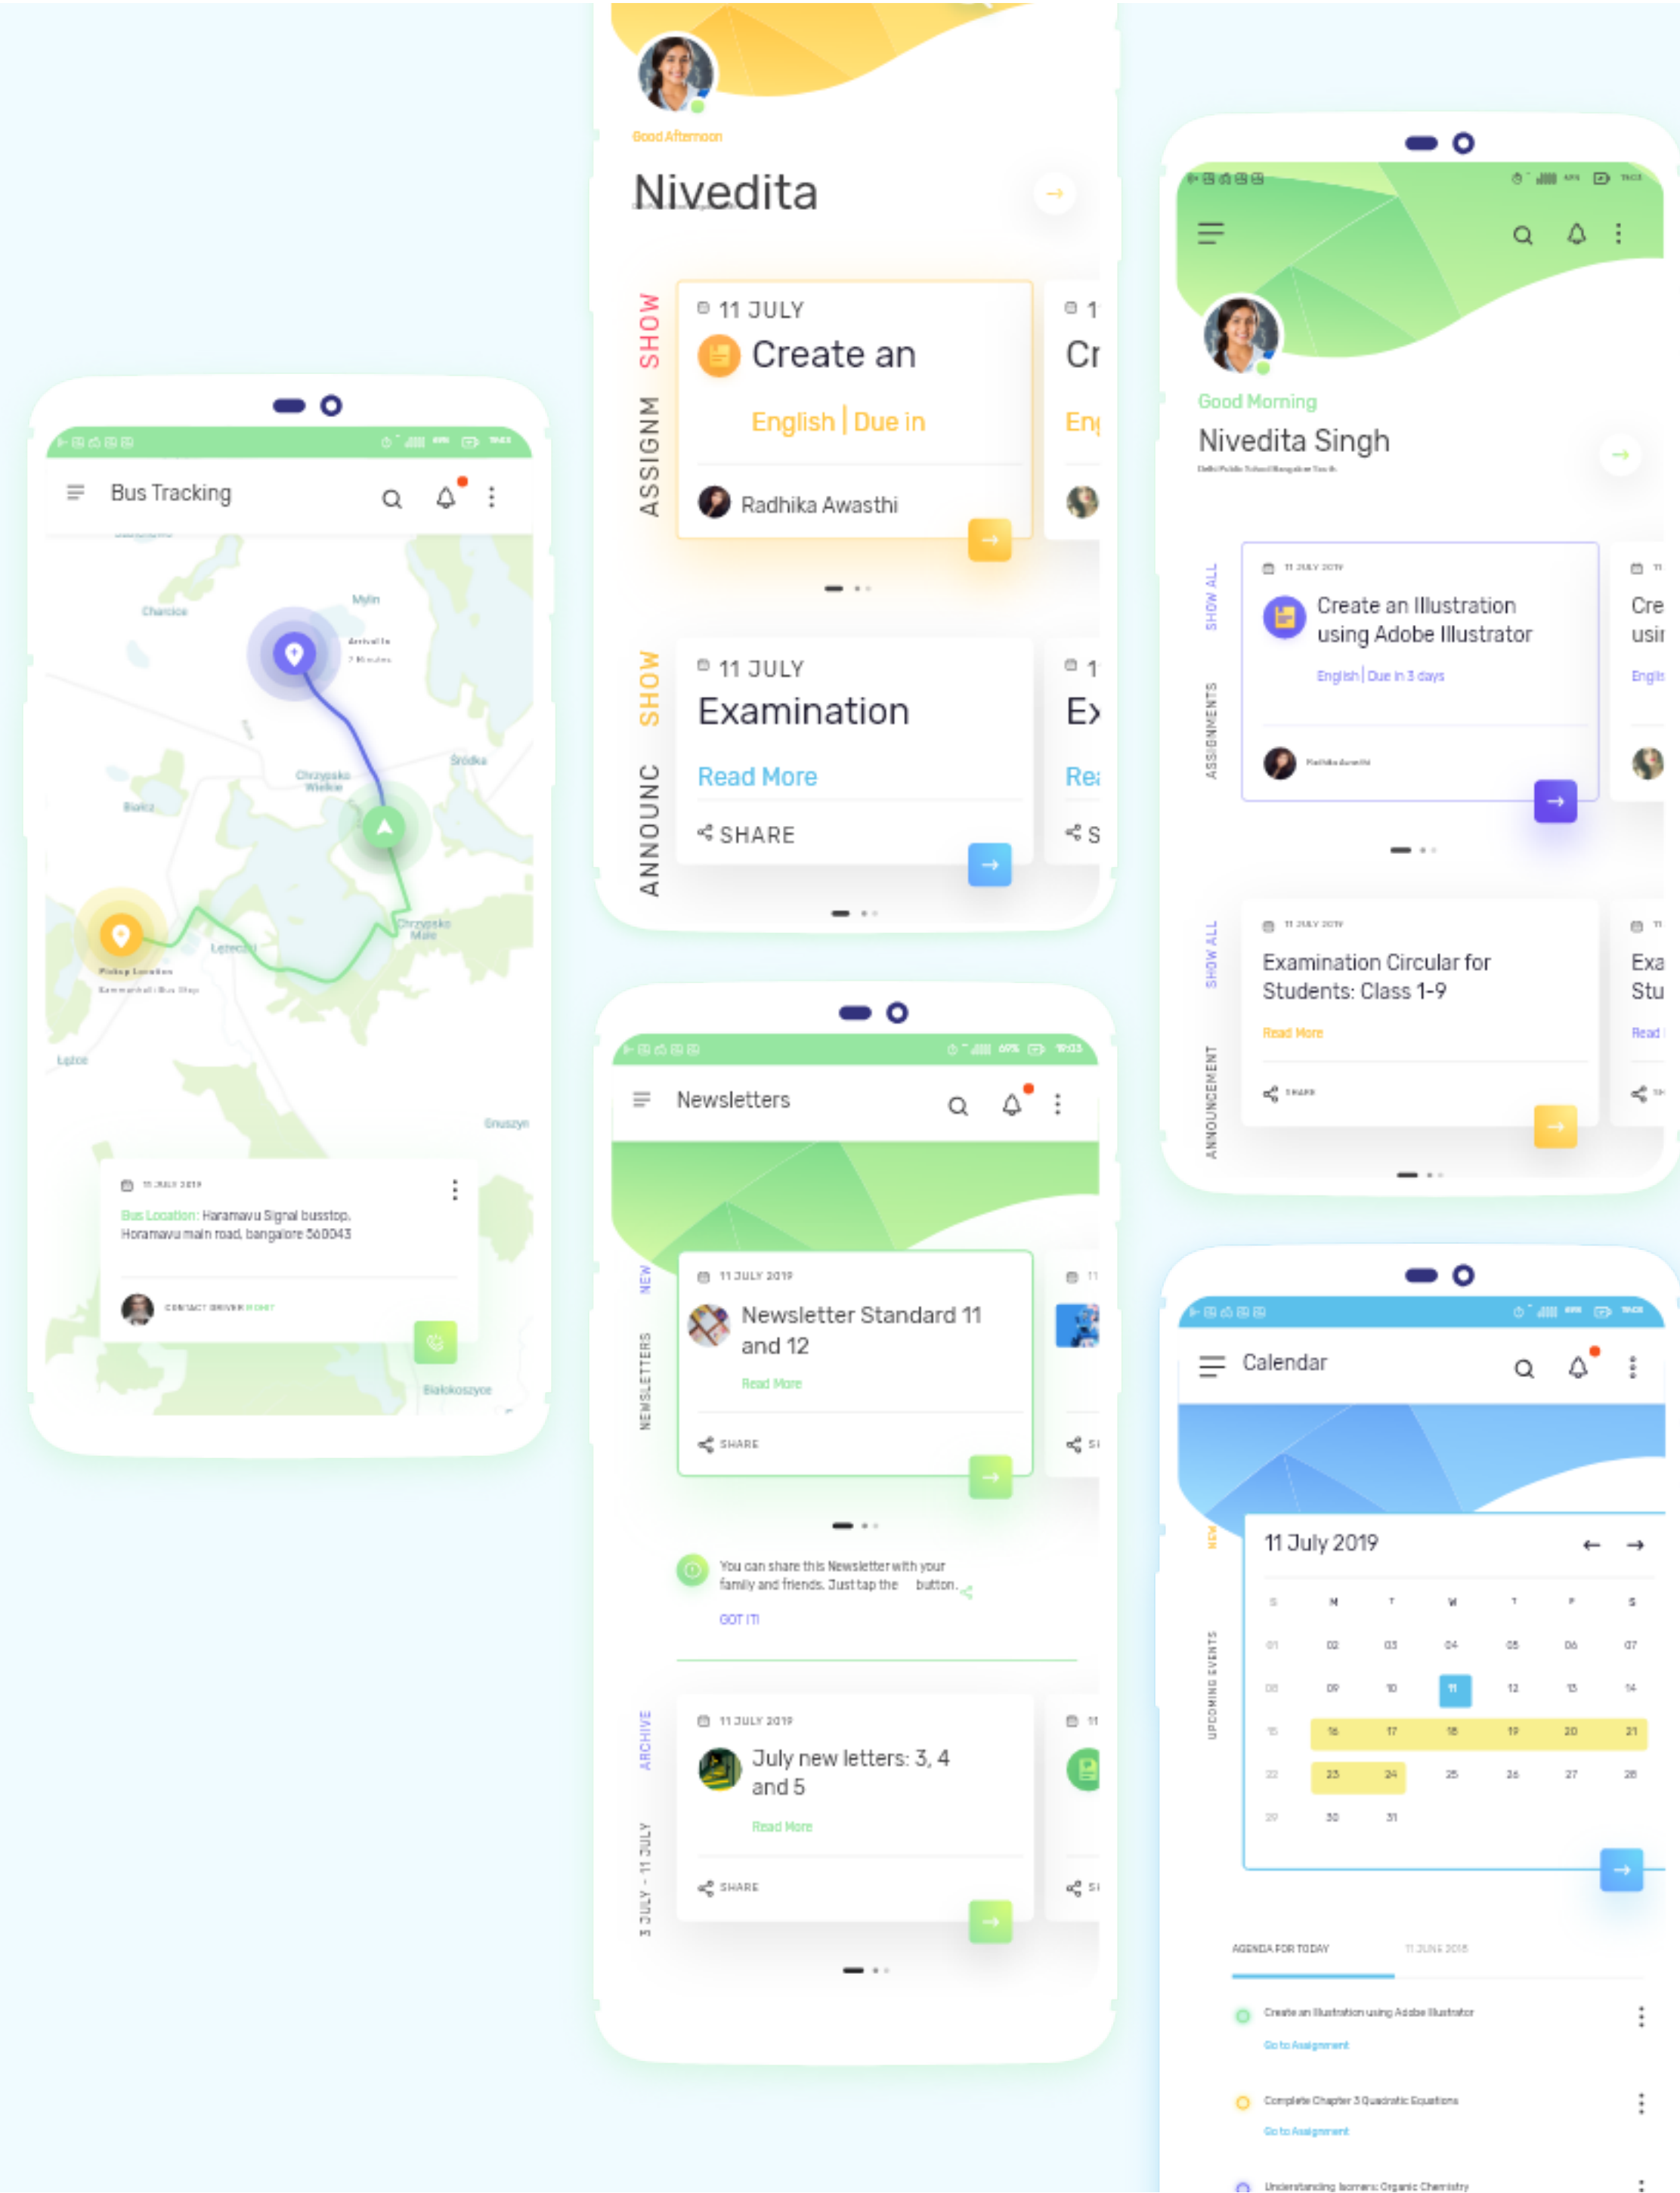

ENHANCING EFFICIENCY IN REAL TIME

From **Admin** to **Faculty, Students** and **Parents**, our products offer unique benefits to every stakeholder on the learning journey...in real time.

01. Real Time Sharing
02. All Teams Onboard
03. Shared Responsibilities