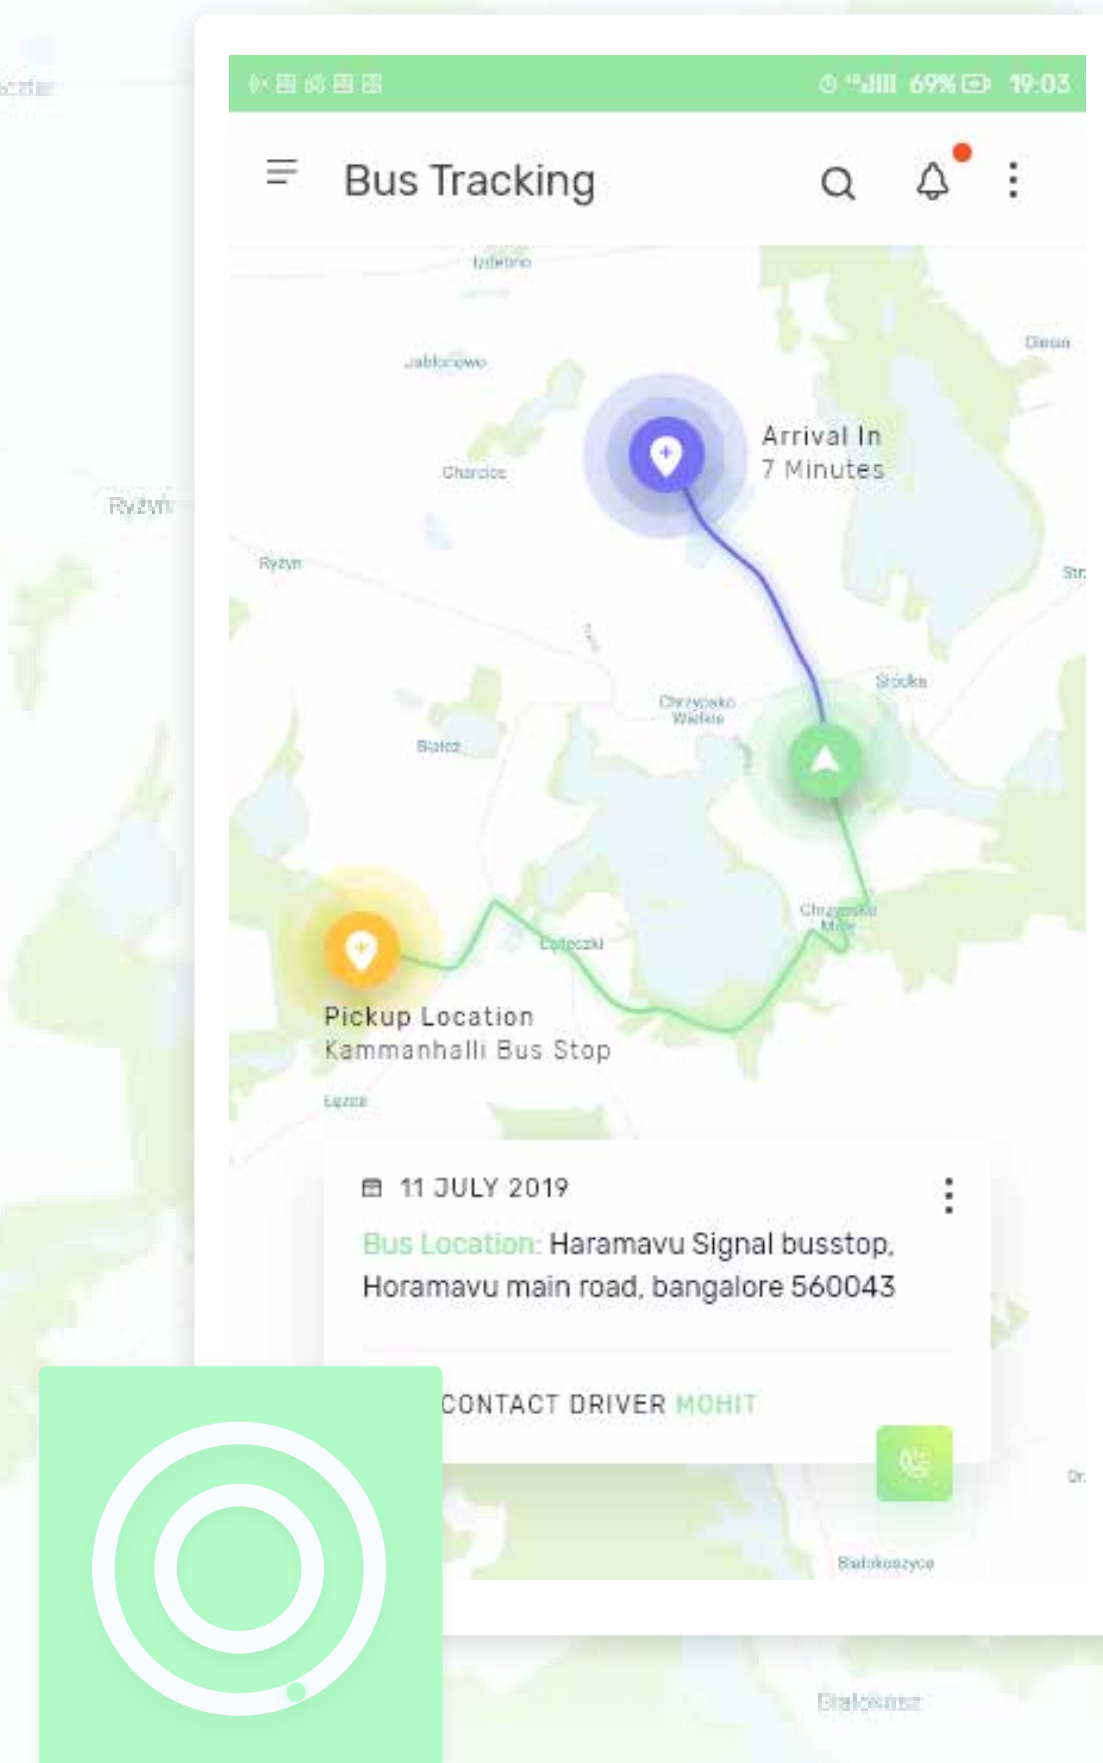

ENTRACK

Track your student effortlessly to stay safe...in real time

01. Complete trace-ability of the student
02. Integrated dashboard control
03. Real-time security violation alerts
04. Automated bus attendance and trip sheets
05. Easy to configure and maintain
06. Real-time over-speeding alerts
07. Parent-teacher-school messenger